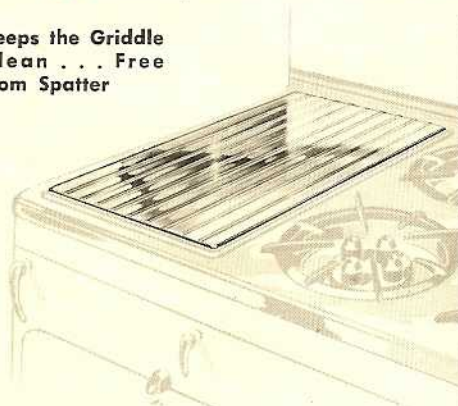

You'll Want This Smart STAINLESS STEEL

ARISTO-MAT

Griddle Cover

for your Chambers® range top

Keeps the Griddle
Clean . . . Free
from Spatter

Always Neat, Bright and Attractive

A real time-saver . . . Eliminates the extra scrubbing to keep griddle bright . . . Means quick clean-up when guests arrive.

Only **\$3.95**
FACTORY
PRICE*

plus Sales Tax
in States where
required.

Ask Your Dealer or Order Direct

**If bought from Dealers in Texas, Vermont or Missouri, this price may vary slightly.*

Easy to Slip On:

Simple hook slips over end of griddle and stays rigidly in place.

Extra Work Space:

The Griddle Cover makes an ideal work top on the range when griddle is not in use.

CLIP AND MAIL TODAY

Chambers Corporation
Shelbyville, Indiana